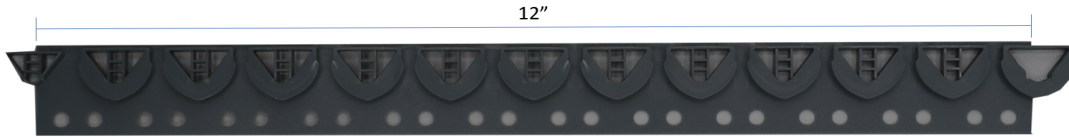

Part Number: **TRM-FH-Cable Guide** -12" Long plastic heating cable guides (10/pk)

TRM PN	Description	Minimum number of guides needed	Minimum quantity of TRM-FH-Cable Guides (10/pk) to order:
120V Cable			
TRM-FH-1-10	10.5 square foot cable kit	20	2
TRM-FH-1-15	15.7 square foot cable kit	20	2
TRM-FH-1-21	21 square foot cable kit	20	2
TRM-FH-1-26	26.2 square foot cable kit	30	3
TRM-FH-1-31	31.4 square foot cable kit	30	3
TRM-FH-1-42	41.9 square foot cable kit	40	4
TRM-FH-1-52	52.4 square foot cable kit	40	4
TRM-FH-1-63	62.9 square foot cable kit	50	5
TRM-FH-1-73	73.3 square foot cable kit	60	6
TRM-FH-1-84	83.8 square foot cable kit	60	6
TRM-FH-1-94	94.3 square foot cable kit	60	6
TRM-FH-1-105	104.8 square foot cable kit	80	8
TRM-FH-1-115	115.3 square foot cable kit	90	9
TRM-FH-1-125	125.7 square foot cable kit	100	10
240V Cable			
TRM-FH-2-15	15.7 square foot cable kit	20	2
TRM-FH-2-21	21 square foot cable kit	30	3
TRM-FH-2-26	26.2 square foot cable kit	30	3
TRM-FH-2-31	31 square foot cable kit	40	4
TRM-FH-2-36	36.7 square foot cable kit	40	4
TRM-FH-2-47	47.1 square foot cable kit	40	4
TRM-FH-2-63	62.9 square foot cable kit	50	5
TRM-FH-2-73	73.3 square foot cable kit	60	6
TRM-FH-2-84	83.8 square foot cable kit	60	6
TRM-FH-2-94	94.3 square foot cable kit	60	6
TRM-FH-2-105	104.8 square foot cable kit	80	8
TRM-FH-2-125	125.7 square foot cable kit	100	10
TRM-FH-2-146	146.7 square foot cable kit	110	11
TRM-FH-2-167	167.6 square foot cable kit	120	12
TRM-FH-2-188	188.6 square foot cable kit	120	12
TRM-FH-2-210	209.6 square foot cable kit	140	14
TRM-FH-2-230	230.5 square foot cable kit	150	15
TRM-FH-2-250	251.5 square foot cable kit	160	16