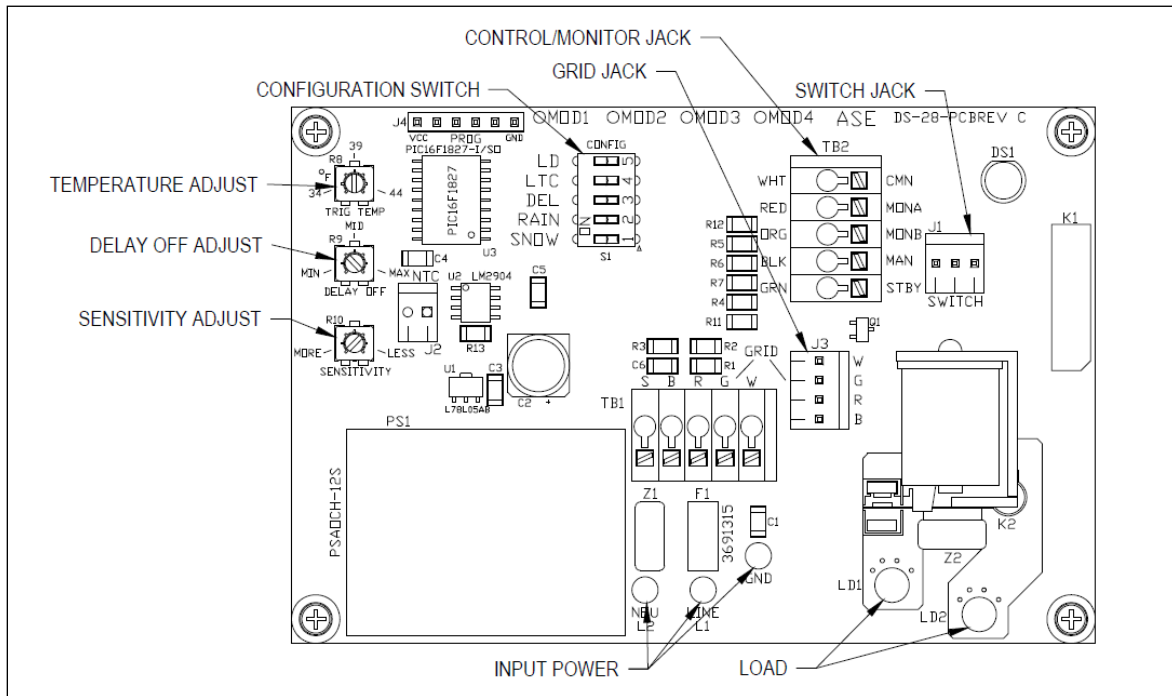

Remote indoor monitoring and control of the DS-2C can be achieved by adding on the **optional** CDP-2 Snow Sensor Control/Display Panel, which fits into any standard single gang electrical enclosure. (Subject to additional charges). The CDP-2 panel connects to the DS-2C controller using communication wire; a 12" communication wire connection is supplied, which can be extended by the contractor if required.

TECHNICAL SPECIFICATIONS	
Amperage Capacity	30 Amps
Supply Voltage	100-277V
Temp. Setpoint Range	-40°F/+185°F (-40°C/+85°C)
DS-2C Dimensions	4.7"H x7"W x2.7"D
Sensor Triggers	-40°F/+185°F (-40°C/+85°C)

## INTERNAL LAYOUT OF ADJUSTMENT SWITCHES