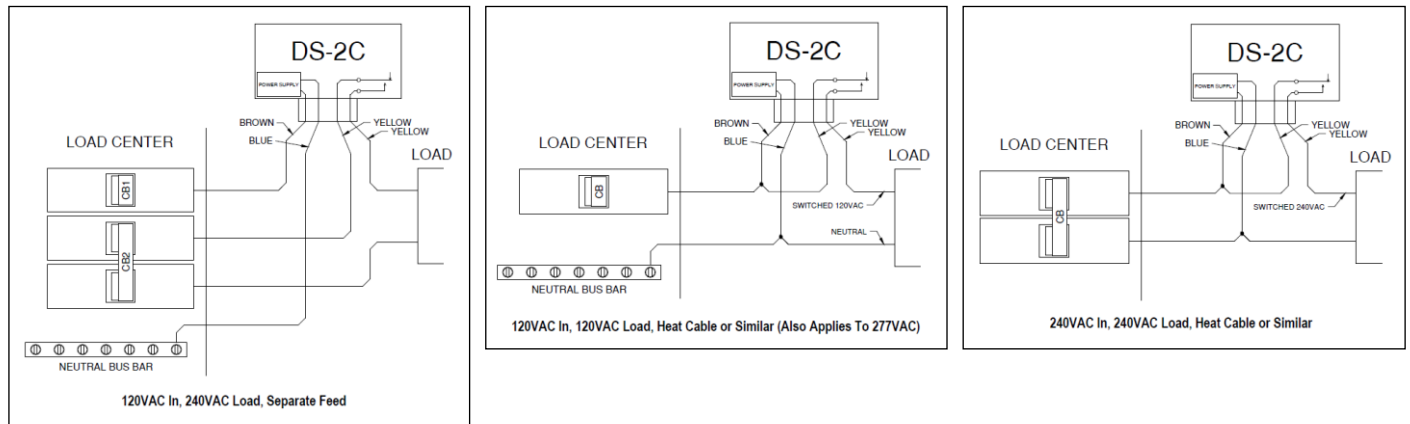

GENERAL WIRING DETAILS