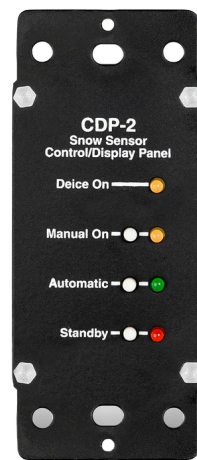

### KEY FEATURES

- ✓ 2-IN-1 CONTROLLER & SENSOR
- ✓ AUTOMATIC ACTIVATION WITH MANUAL OVERRIDE
- ✓ TEMPERATURE AND MOISTURE DETECTION
- ✓ ADJUSTABLE TEMPERATURE SETPOINT
- ✓ LED INDICATION ON CONTROLLER
- ✓ OPTIONAL CDP-2 REMOTE CONTROL/DISPLAY PANEL (AVAILABLE UPON REQUEST)

### DESCRIPTION

The DS-2C outdoor controller/sensor unit automatically activates based on temperature and moisture readings from the built-in sensor.

The DS-2C is mounted outdoors, in a location where the sensor can detect local weather conditions. The DS-2C must detect the presence of moisture while registering an ambient temperature that is below the controls adjustable trigger temperature (unit ships with a trigger temp of 3.9°C) for automatic activation of the heating system; the control can also be activated manually, which bypasses the automatic sensors function.

Remote indoor monitoring and control of the DS-2C can be achieved by adding on the **optional** CDP-2 Snow Sensor Control/Display Panel, which fits into any standard single gang electrical enclosure. (Subject to additional charges). The CDP-2 panel connects to the DS-2C controller using communication wire; a 12" communication wire connection is supplied, which can be extended by the contractor if required.

TECHNICAL SPECIFICATIONS	
Amperage Capacity	30 Amps
Supply Voltage	100-277V
Temp. Setpoint Range	-40°F/+185°F (-40°C/+85°C)
DS-2C Dimensions	4.7"H x7"W x2.7"D
Sensor Triggers	-40°F/+185°F (-40°C/+85°C)